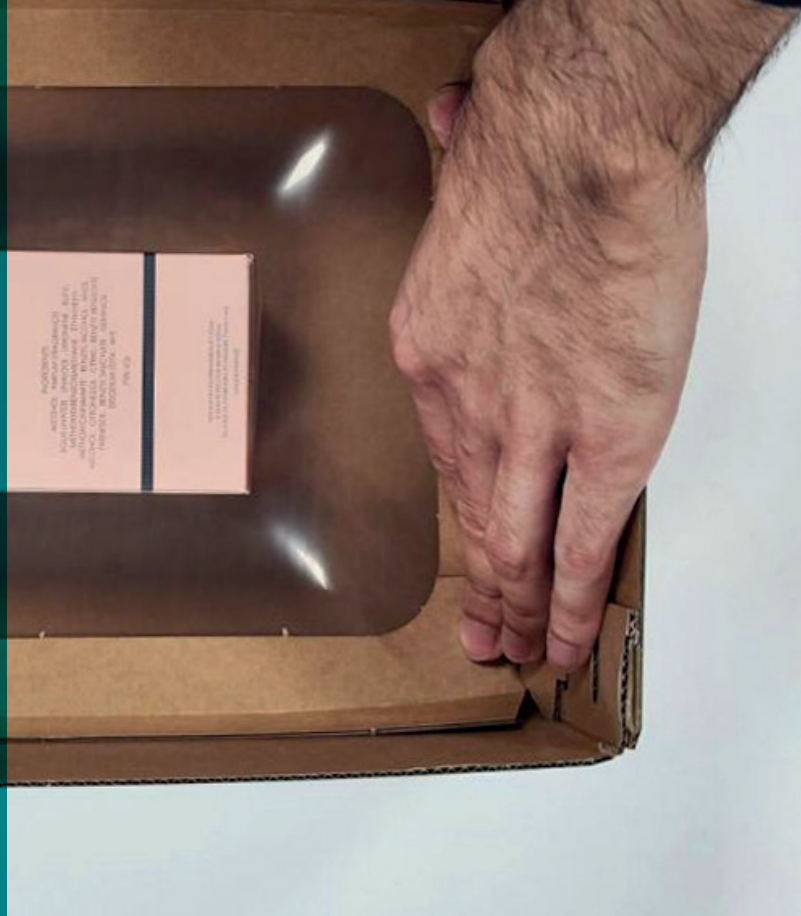

Sealed Air®

BRAND PROTECTIVE PACKAGING

Korrvu® Rapid Fix

THE QUICK & EASY SOLUTION TO PROTECT
YOUR PRODUCTS ON MECHANISED LINES

Upgrade your packaging
process and replace manual
void fill and cushioning with
a flexible, highly productive
packaging solution

SEALED AIR® Brand Korrvu® Rapid Fix is designed to improve the productivity of your existing packaging line or I-Pack® system, optimising product protection and presentation for a better unboxing experience with a paper based and widely recyclable packaging solution.

FAST AND EASY TO USE

With our streamlined fulfilment solution seamlessly integrating into your existing packaging line, your orders will be dispatched on the same day they are received.

The Korrvu® Rapid Fix insert can be manually placed in less than 5 seconds, operating in the same way for any item profile thanks to the solution's versatility. There is no need to choose the right cushioning or void fill solution - the operator simply places the insert inside the I-Pack® tray which holds it in position for optimum protection.

HIGH PERFORMANCE

Thanks to its simplicity, Rapid Fix eliminates bottlenecks created by manual void fill and standardizes the packaging process by reducing the number of touch points.

The product is securely held in the tray without the need for additional cushioning, allowing for optimal carton height and easy closure.